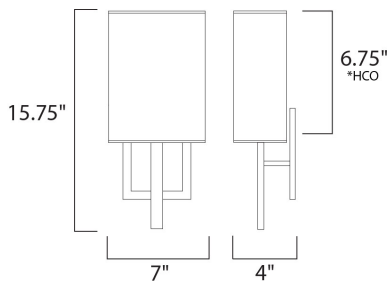

\*height from center of outlet to the top of the fixture

**MEASUREMENTS**

DIMENSION : 7" W x 15.75" H x 4" Ext  
 MAX OAH : 4.92" W x 13.78" H  
 HANGING WEIGHT : 2.38 lb

**LAMPING**

INPUT VOLTAGE : 120V  
 LUMENS : 1,050 Rated  
 BULB : 2 x 6W LED PCB Integrated , 12W Total  
 BULB INCLUDED : (Integrated)  
 DIMMABLE : Triac CL  
 CRI : 80+ CRI  
 COLOR\_TEMP : 3000K